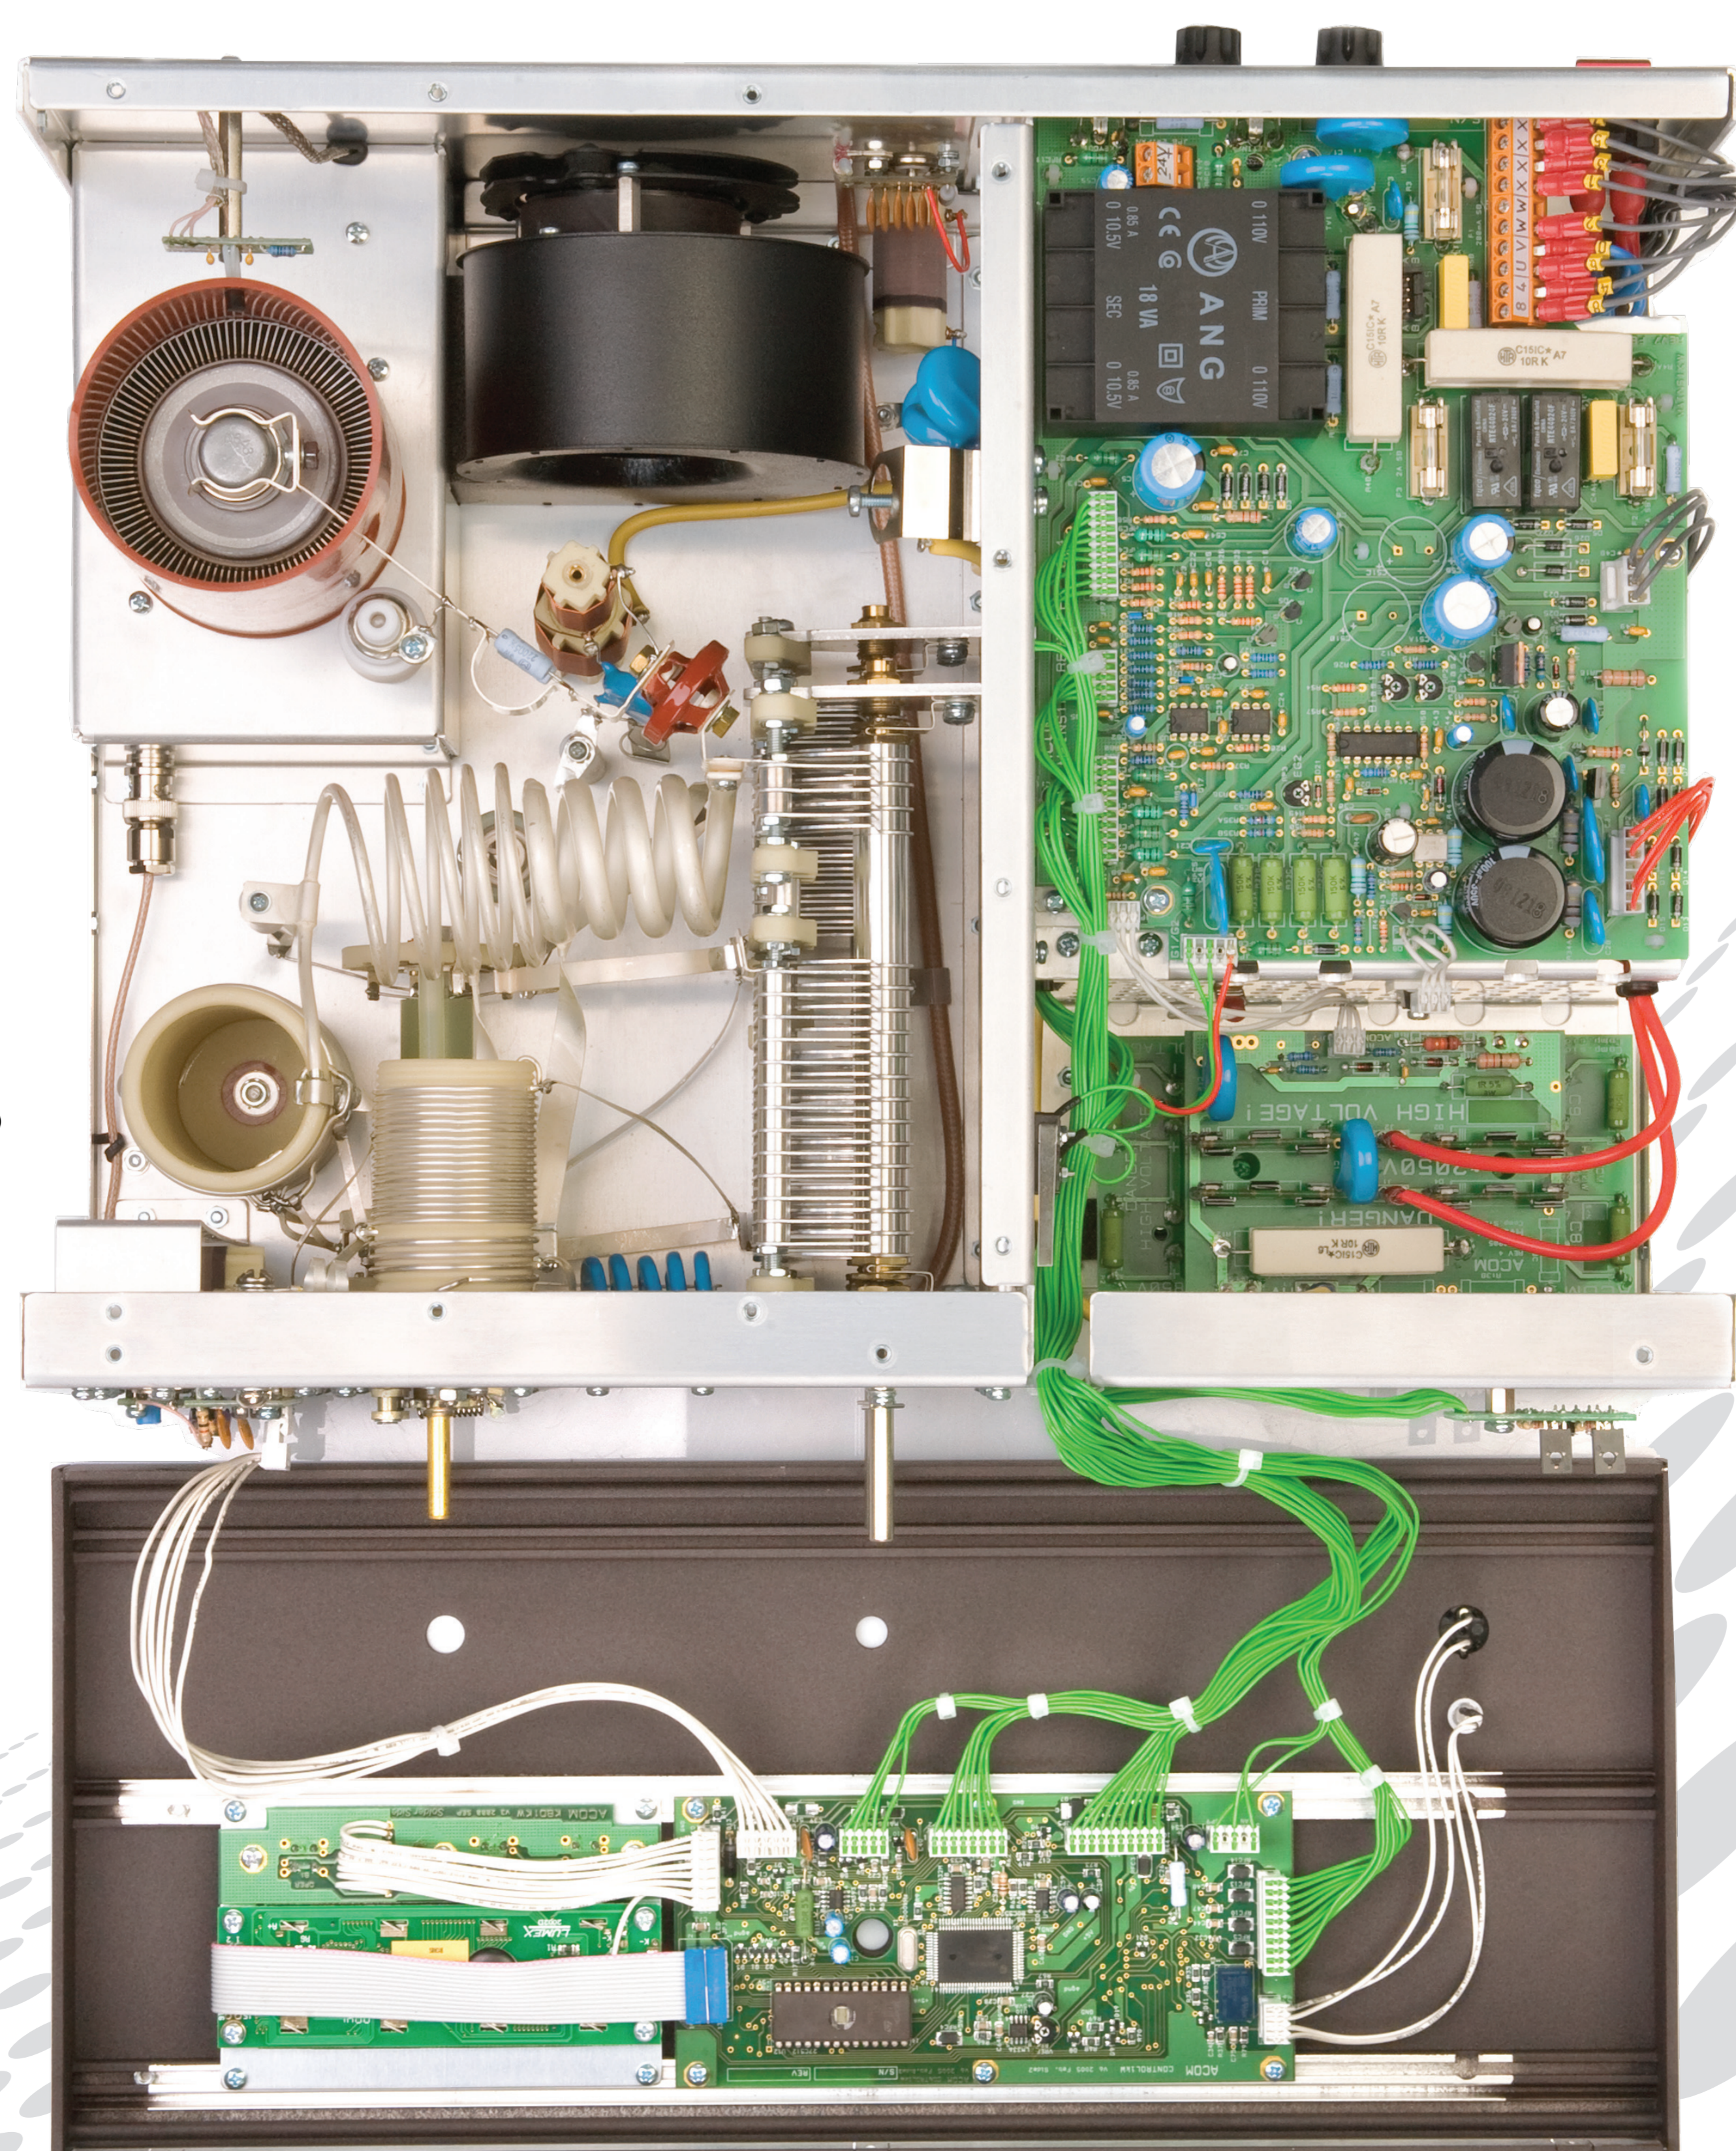

ACOM 1000

wzmacniacz mocy KF ACOM 1000 - karta katalogowa (english version)

HF + 6 m LINEAR AMPLIFIER

Cool 1000 W on all HF bands + 6 m.

Suitable for DXpeditions and fixed operation. A single Svetlana 4CX800A (GU74B) high performance tetrode is employed.

Easy to operate

The plate-load True Resistance Indicator (TRI) is an ACOM innovation that provides quick and precise tuning which, together with the automatically controlled input attenuator, helps the operator to match antennas typically in less than 10 seconds. No antenna tuner needed for VSWR up to 3:1.

LCD comment display

Text messages, 12 parameters, and strip peak-reading PEP meter displayed.

wzmacniacz mocy KF ACOM 1000 - karta katalogowa (english version)